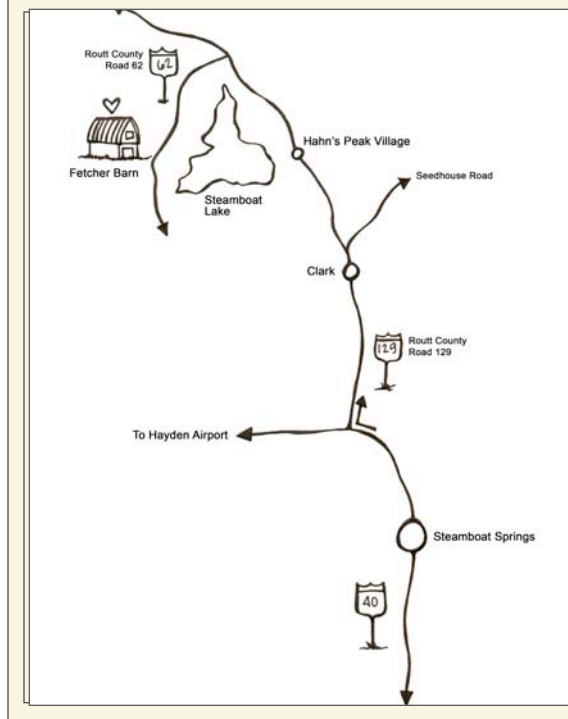

PHOTOS COURTESY OF TRACI GRIFFIN, INPHOTOGRAPHY, AND JOE AND SUE RIFE

YOU CAN FIND US JUST 30 MILES NORTH OF STEAMBOAT SPRINGS, COLORADO. YOUR GUESTS CAN FLY INTO THE HAYDEN AIRPORT, JUST AN HOUR AWAY, OR INTO DENVER INTERNATIONAL AIRPORT. IT IS AN EASY AND BEAUTIFUL DRIVE IN THE SUMMERTIME.

## THE FETCHER BARN

THE FETCHER RANCH, A WORKING CATTLE RANCH LOCATED IN THE HEART OF THE ROCKY MOUNTAINS OF NORTHERN COLORADO, IS JUST NORTH OF STEAMBOAT SPRINGS. THE RANCH BARN, A REGISTERED HISTORICAL SITE IN ROUTT COUNTY, IS THE PERFECT PLACE FOR YOUR WEDDING OR EVENT.

## HAVE AN UNFORGETTABLE EVENT

OUR PROPERTY NEAR THE BARN BORDERS STEAMBOAT LAKE AND HAS A RECEPTION SITE WITH SPECTACULAR VIEWS OF HAHN'S PEAK, STEAMBOAT LAKE, AND ZIRKEL WILDERNESS. ONE CEREMONY SITE IS JUST YARDS AWAY FROM A FREE-FLOWING STREAM AND HAS A VIEW OF MAJESTIC SAND MOUNTAIN. THE OTHER SITE IS ON A POINT NEAR THE LAKE WITH HAHN'S PEAK IN THE BACKGROUND.

IF YOU CHOOSE TO HAVE A TENT, THE RECEPTION SITE CAN ACCOMMODATE ANY SIZE TENT THAT MAY BE NEEDED FOR YOU AND YOUR GUESTS. THERE IS PLENTY OF LODGING IN THE HAHN'S PEAK AND CLARK AREA AND STEAMBOAT SPRINGS IS JUST A SHORT DRIVE AWAY.