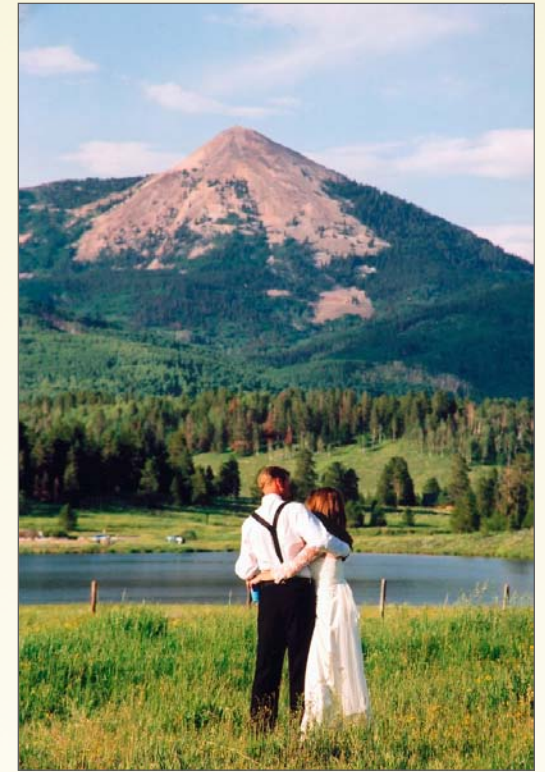

RATES

NUMBER OF GUESTS	COST	BARN FEE
50 OR LESS	VARIABLE	$500
50-100	$2000	NA
100-150	$3000	NA
150+	$4000	NA